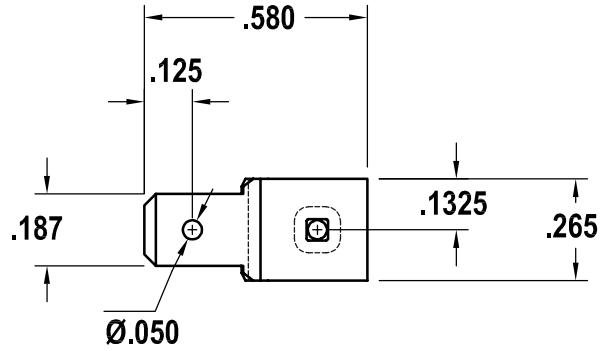

L152

Terminal

Terminal

SCALE: 2:1

PART NUMBER	MATERIAL BRASS
L152	.032