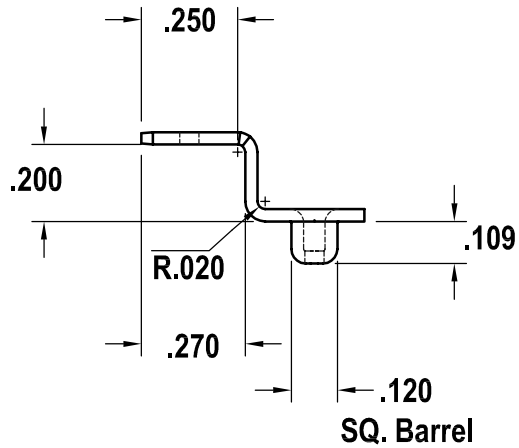

L152

Terminal

Terminal

SCALE: 2:1

PART NUMBER	MATERIAL BRASS
L152	.032