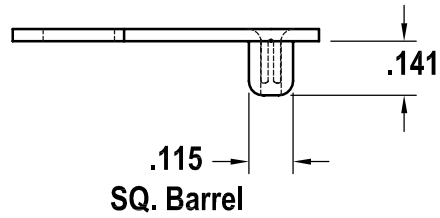

1106

Terminal

Terminal

SCALE: 2:1

PART NUMBER	MATERIAL BRASS
1106	.032