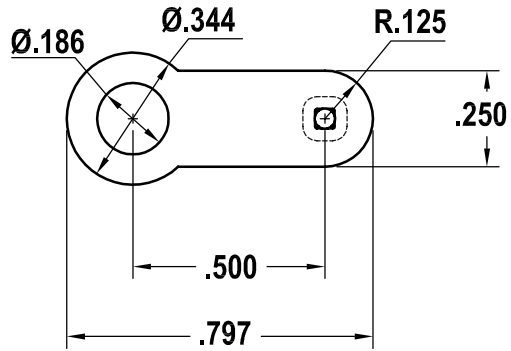

1106

Terminal

Terminal

SCALE: 2:1

PART NUMBER	MATERIAL BRASS
1106	.032